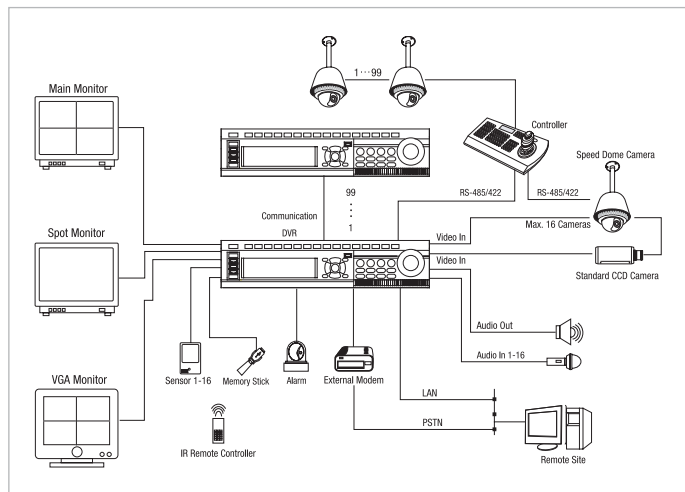

System Configuration

NUVICO INC.

53 Smith Street, Englewood, NJ 07631-4607 USA
Phone 201-541-1605 Toll Free 866-523-1700 Fax 201-541-1620
sales@nuvico.com www.nuvico.com

NUVICO reserves the right to alter product offers and specification at any time without notice.
Copyright © 2006 Nuvico. All rights reserved.

NUVICO®

Connecting Videos Anywhere™