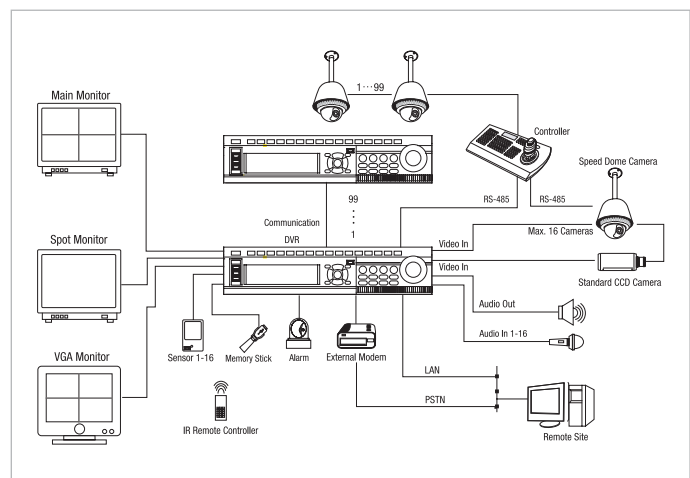

System Configuration

NUVICO INC.

53 Smith Street, Englewood, NJ 07631-4607 USA
Phone 201-541-1605 Toll Free 866-523-1700 Fax 201-541-1620
sales@nuvico.com www.nuvico.com

NUVICO reserves the right to alter product offers and specification at any time without notice.
Copyright © 2006 Nuvico. All rights reserved.

NUVICO®

Connecting Videos Anywhere™